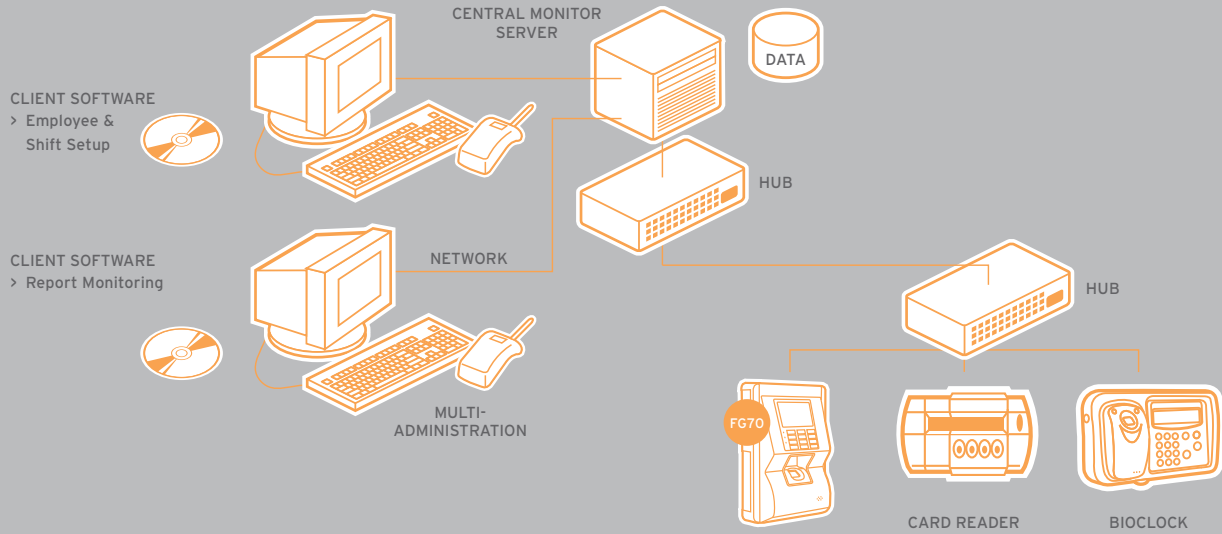

## CONTACT US

**Limtech Security Solutions**  
Ground Floor, 33 Fricker Road,  
Illovo Boulevard, Illovo, 2196  
P O Box 783415, Sandton, 2146  
Tel: +27 11 268 5511 / Fax: +27 11 268 5516  
Email: [limtech@limtech.co.za](mailto:limtech@limtech.co.za)  
[www.limtech.co.za](http://www.limtech.co.za)

**LIMTECH™**

Access Control  
Time & Attendance | Solutions Provider

## SYSTEM ARCHITECTURE